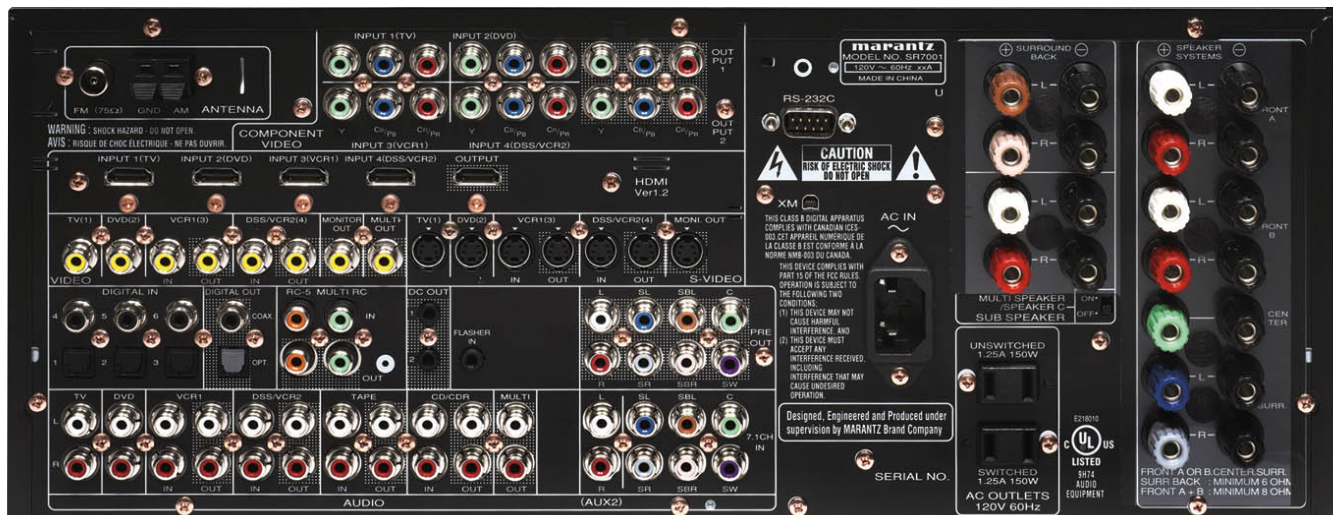

*All specifications, dimensions and weights are subject to change without notice.

D&M Holdings, Marantz, Marantz America, Inc. or any of its subsidiaries will not assume any liability for errors in this spec sheet which may result in consequential errors being made by retail dealers, designers, custom installers, cabinet makers or end users, etc based upon information contained within this document.

©2006 Marantz America, Inc. • www.marantz.com